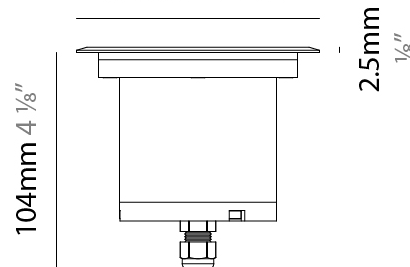

Ø116mm 4 5/16"