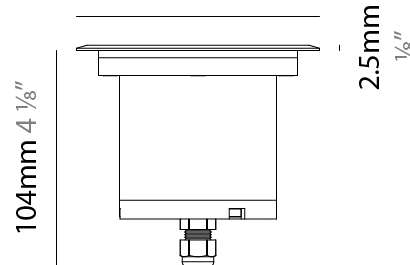

Ø116mm 4 5/16"