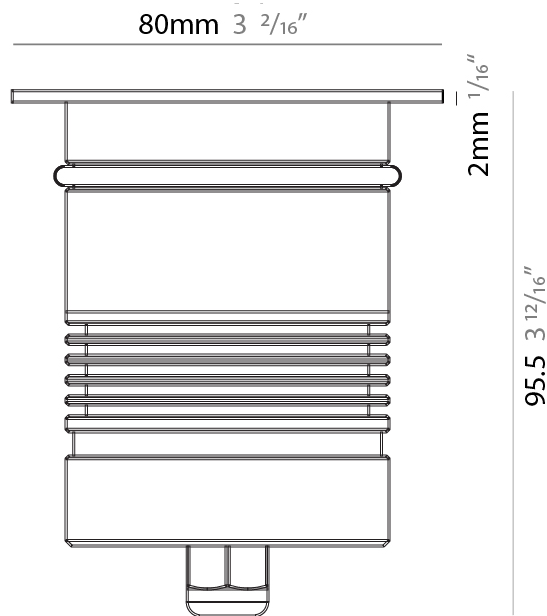

GENERAL

Series: Caliber
Subseries: Caliber 80 Q
Brand: Unonovesette
Division: Exterior
Mounting Type: Recessed
Mounting Location: In-Ground
Subcategory: Drive Over

PHYSICAL

Shape: Square
Diameter (mm): 80
Diameter (in): 3 1/8
Height (mm): 95.5
Height (in): 3 3/4
Light Distribution: Direct
Installation Requirement: Housing box / Fixing springs
Diffuser: Extra clear / Frosted glass 6mm
Fixture Finish: Stainless Steel AISI 316L
Fixture Material: Stainless Steel AISI 316L
Cable Details: 350mm NS20N PCP 2x0.5 mm2

ELECTRICAL

Lamp Type: LED
Input Wattage (W): 9.04
Total Output Wattage (W): 8.5
Dimming: Non-Dimming / Phase Dimming (120Vac only) / 0-10V Dimming
Driver Included: No
Driver Location: Remote
Driver Type: Constant Voltage - Universal
Driver Class: Class 2
Input Voltage (V): 120 - 277
Output Voltage (V): 24

LED

Number of LEDs: 1
Color Temperature (*K): 2700 / 3000 / 4000
Max. Delivered Lumen (lm): 730
CRI: >90 CRI
Lamp Life (hrs): 100000

OPTICAL

Optic°: 10 / 30 / 50 / DIF
Beam Angle: Narrow / Medium / Wide / Diffused

RATINGS AND CERTIFICATIONS

Certified By: Certified for North American Standards
IP rating: IP68 (not for permanent immersion)
IK Rating: IK08
Marine Grade: Stainless Steel AISI 316L