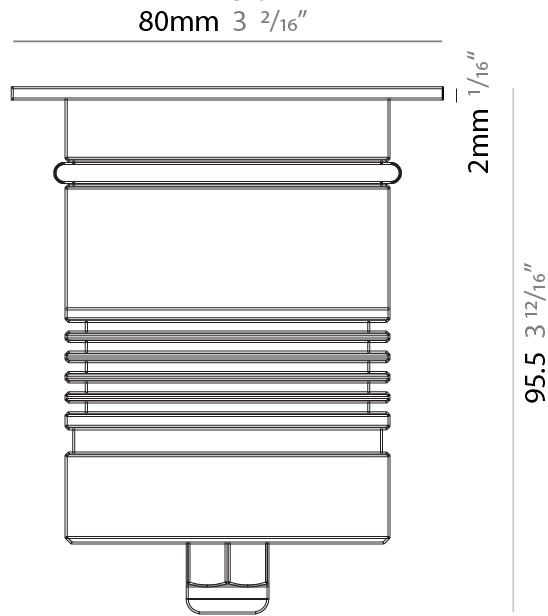

CALIBER 80 Q RECESSED

E12I0029-

base number

1. To build a product code in our configurator select the specify button on the base model # product page
2. To build a manual product code on this datasheet choose from the options listed below in blue font and add the suffix to the base model #

GENERAL

Series: Caliber
Subseries: Caliber 80 Q
Brand: Unonovesette
Division: Exterior
Mounting Type: Recessed
Mounting Location: In-Ground
Subcategory: Drive Over

PHYSICAL

Shape: Square
Diameter (mm): 80
Diameter (in): 3 1/8
Height (mm): 95.5
Height (in): 3 3/4
Light Distribution: Direct
Installation Requirement: Housing box / Fixing springs
Diffuser: Extra clear / Frosted glass 6mm
Fixture Finish: Stainless Steel AISI 316L
Fixture Material: Stainless Steel AISI 316L
Cable Details: 350mm NS20N PCP 2x0.5 mm2

ELECTRICAL

Lamp Type: LED
Total Output Wattage (W): 9
Dimming: DMX
Driver Included: No
Driver Location: Remote
Driver Type: Constant Voltage - Universal
Driver Class: Class 2
Input Voltage (V): 120 - 277
Output Voltage (V): 24

LED

Number of LEDs: 1
Color Temperature (°K): RGBW
Max. Delivered Lumen (lm): 730
CRI: >90 CRI
Lamp Life (hrs): 100000
Special LEDs offerings: RGBW

OPTICAL

Optic°: 35

RATINGS AND CERTIFICATIONS

Certified By: Certified for North American Standards
IP rating: IP68 (not for permanent immersion)
IK Rating: IK08
Marine Grade: Stainless Steel AISI 316L

PROJECT	
TYPE	
SPECIFIER	
QUANTITY	
DATE