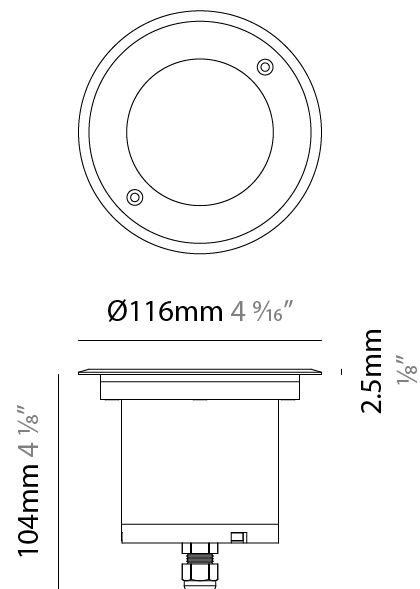

GENERAL

Series: Caliber
Subseries: Caliber 120 D
Brand: Unonovesette
Division: Exterior
Mounting Type: Recessed
Mounting Location: In-Ground
Subcategory: Drive Over

PHYSICAL

Shape: Square
Diameter (mm): 116
Diameter (in): 4 5/16
Height (mm): 104
Height (in): 4 1/8
Light Distribution: Direct
Weight (kg): 0.900
Weight (lbs): 1.98
Installation Requirement: Housing box
Diffuser: Extra clear glass 6mm
Fixture Finish: [ASB / SST](#)
Fixture Material: Stainless Steel AISI 316L
Cable Details: 350mm NS20N PCP 2x0.5 mm2

ELECTRICAL

Lamp Type: LED
Input Wattage (W): 10.4
Total Output Wattage (W): 8.6
Dimming: Non-Dimmable / 0-10V Dimming
Driver Included: No
Driver Location: Remote
Driver Type: Constant Voltage - Universal
Driver Class: Class 2
Housing: ENCP8
Input Voltage (V): 120 - 277
Output Voltage (V): 24
Constant Voltage (V): 24.06

LED

Number of LEDs: 1
Color Temperature (°K): [RGBW](#)
CRI: >90 CRI
Lamp Life (hrs): 100000

OPTICAL

Optic°: 35
Beam Angle: Medium
Adjustability: Rotational 360°; Tilt 15°

RATINGS AND CERTIFICATIONS

Certified By: Certified for North American Standards
IP rating: IP68 (not for permanent immersion)
IK Rating: IK08
Marine Grade: Stainless Steel AISI 316L